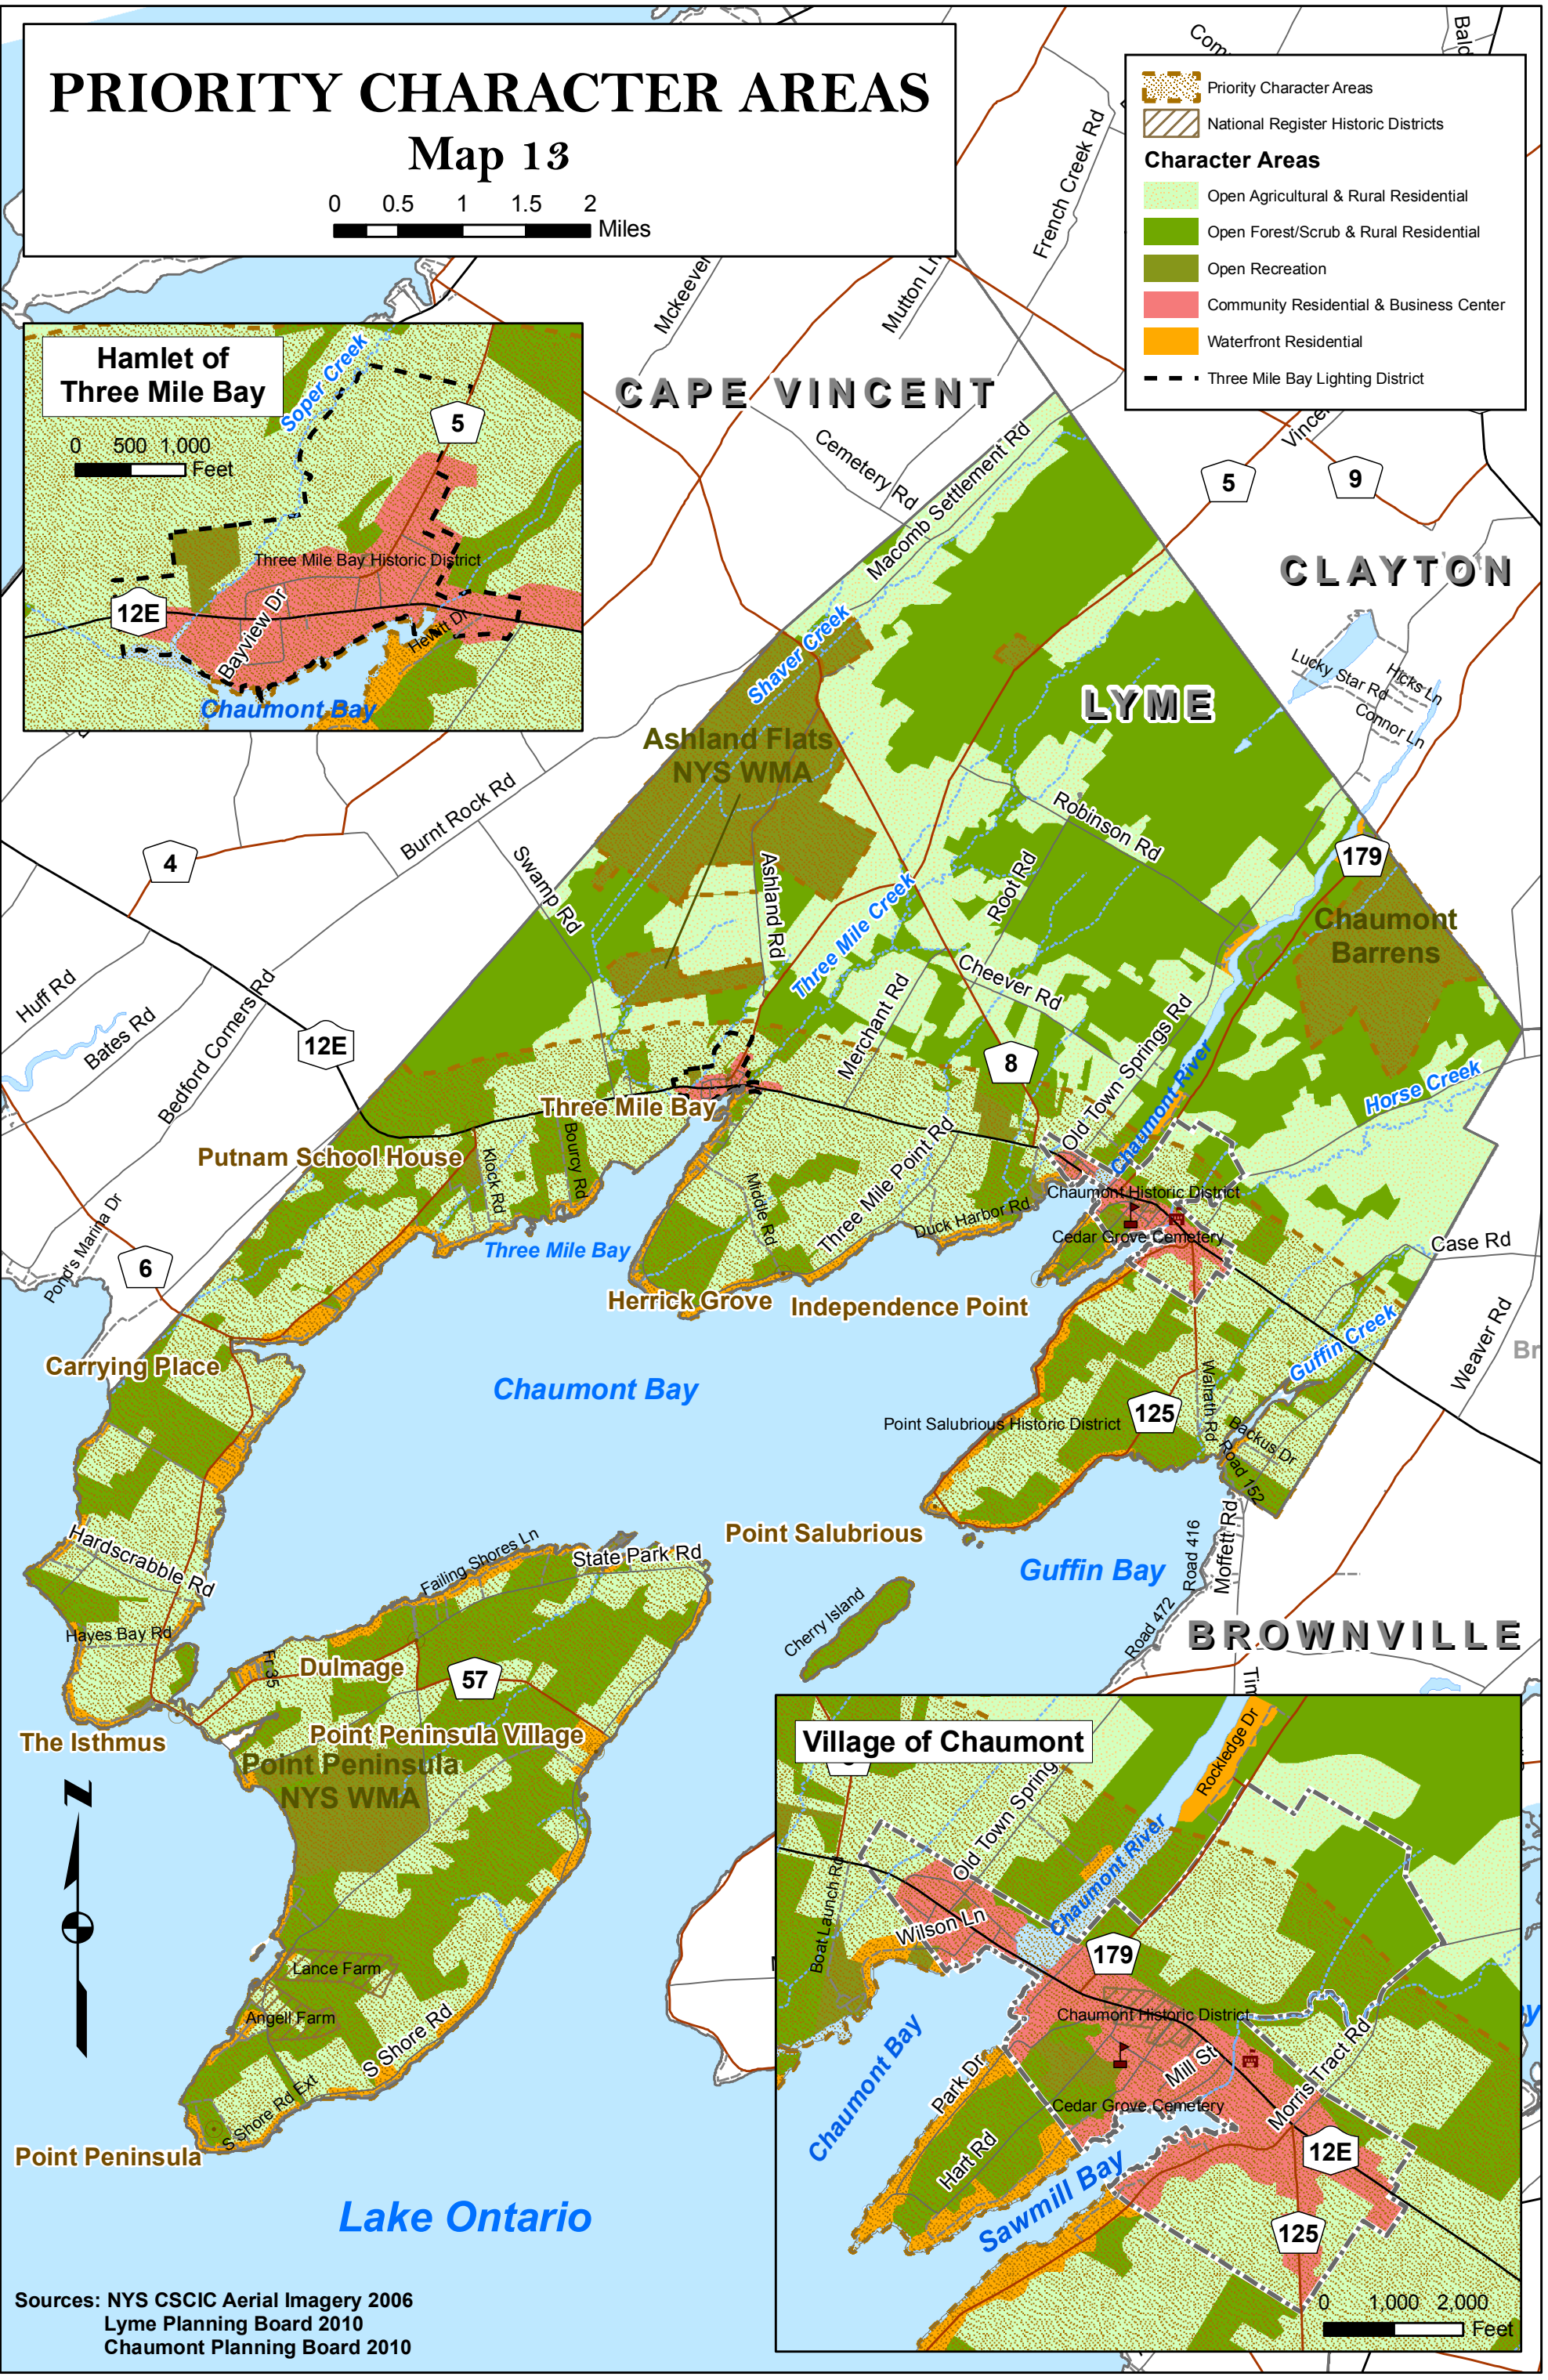

PRIORITY CHARACTER AREAS

Map 13

Legend

- Priority Character Areas (Dotted pattern)
- National Register Historic Districts (Hatched pattern)
- **Character Areas**
  - Open Agricultural & Rural Residential (Light Green)
  - Open Forest/Scrub & Rural Residential (Medium Green)
  - Open Recreation (Dark Green)
  - Community Residential & Business Center (Pink)
  - Waterfront Residential (Orange)
- Three Mile Bay Lighting District (Dashed line)

Hamlet of Three Mile Bay

Village of Chaumont

Sources: NYS CSCIC Aerial Imagery 2006
Lyme Planning Board 2010
Chaumont Planning Board 2010