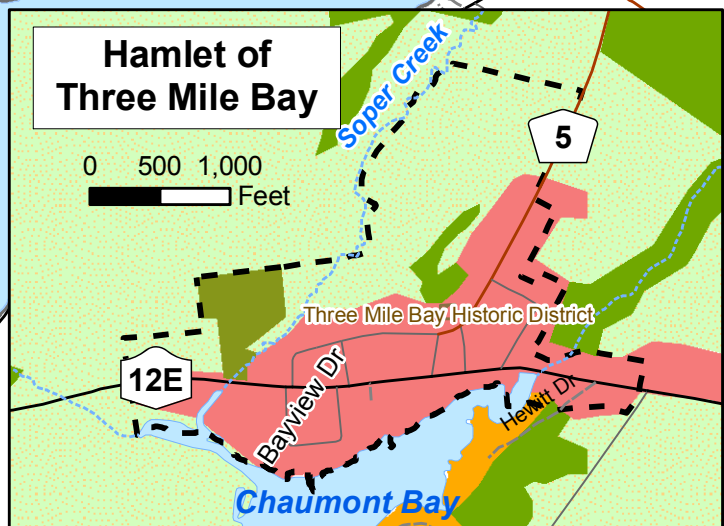

CHARACTER AREAS

Map 12

0 0.5 1 1.5 2 Miles

Hamlet of Three Mile Bay

0 500 1,000 Feet

	National Register Historic Districts
	Three Mile Bay Lighting District
Character Areas	
	Open Agricultural & Rural Residential
	Open Forest/Scrub & Rural Residential
	Open Recreation
	Community Residential & Business Center
	Waterfront Residential

CAPE VINCENT

CLAYTON

LYME

BROWNVILLE

Village of Chaumont

0 1,000 2,000 Feet

Sources: NYS CSCIC Aerial Imagery 2006
Lyme Planning Board 2010
Chaumont Planning Board 2010

PRIORITY CHARACTER AREAS

Map 13

Legend

- Priority Character Areas (Dotted pattern)
- National Register Historic Districts (Hatched pattern)
- Character Areas**
 - Open Agricultural & Rural Residential (Light Green)
 - Open Forest/Scrub & Rural Residential (Medium Green)
 - Open Recreation (Dark Green)
 - Community Residential & Business Center (Pink)
 - Waterfront Residential (Orange)
- Three Mile Bay Lighting District (Dashed line)