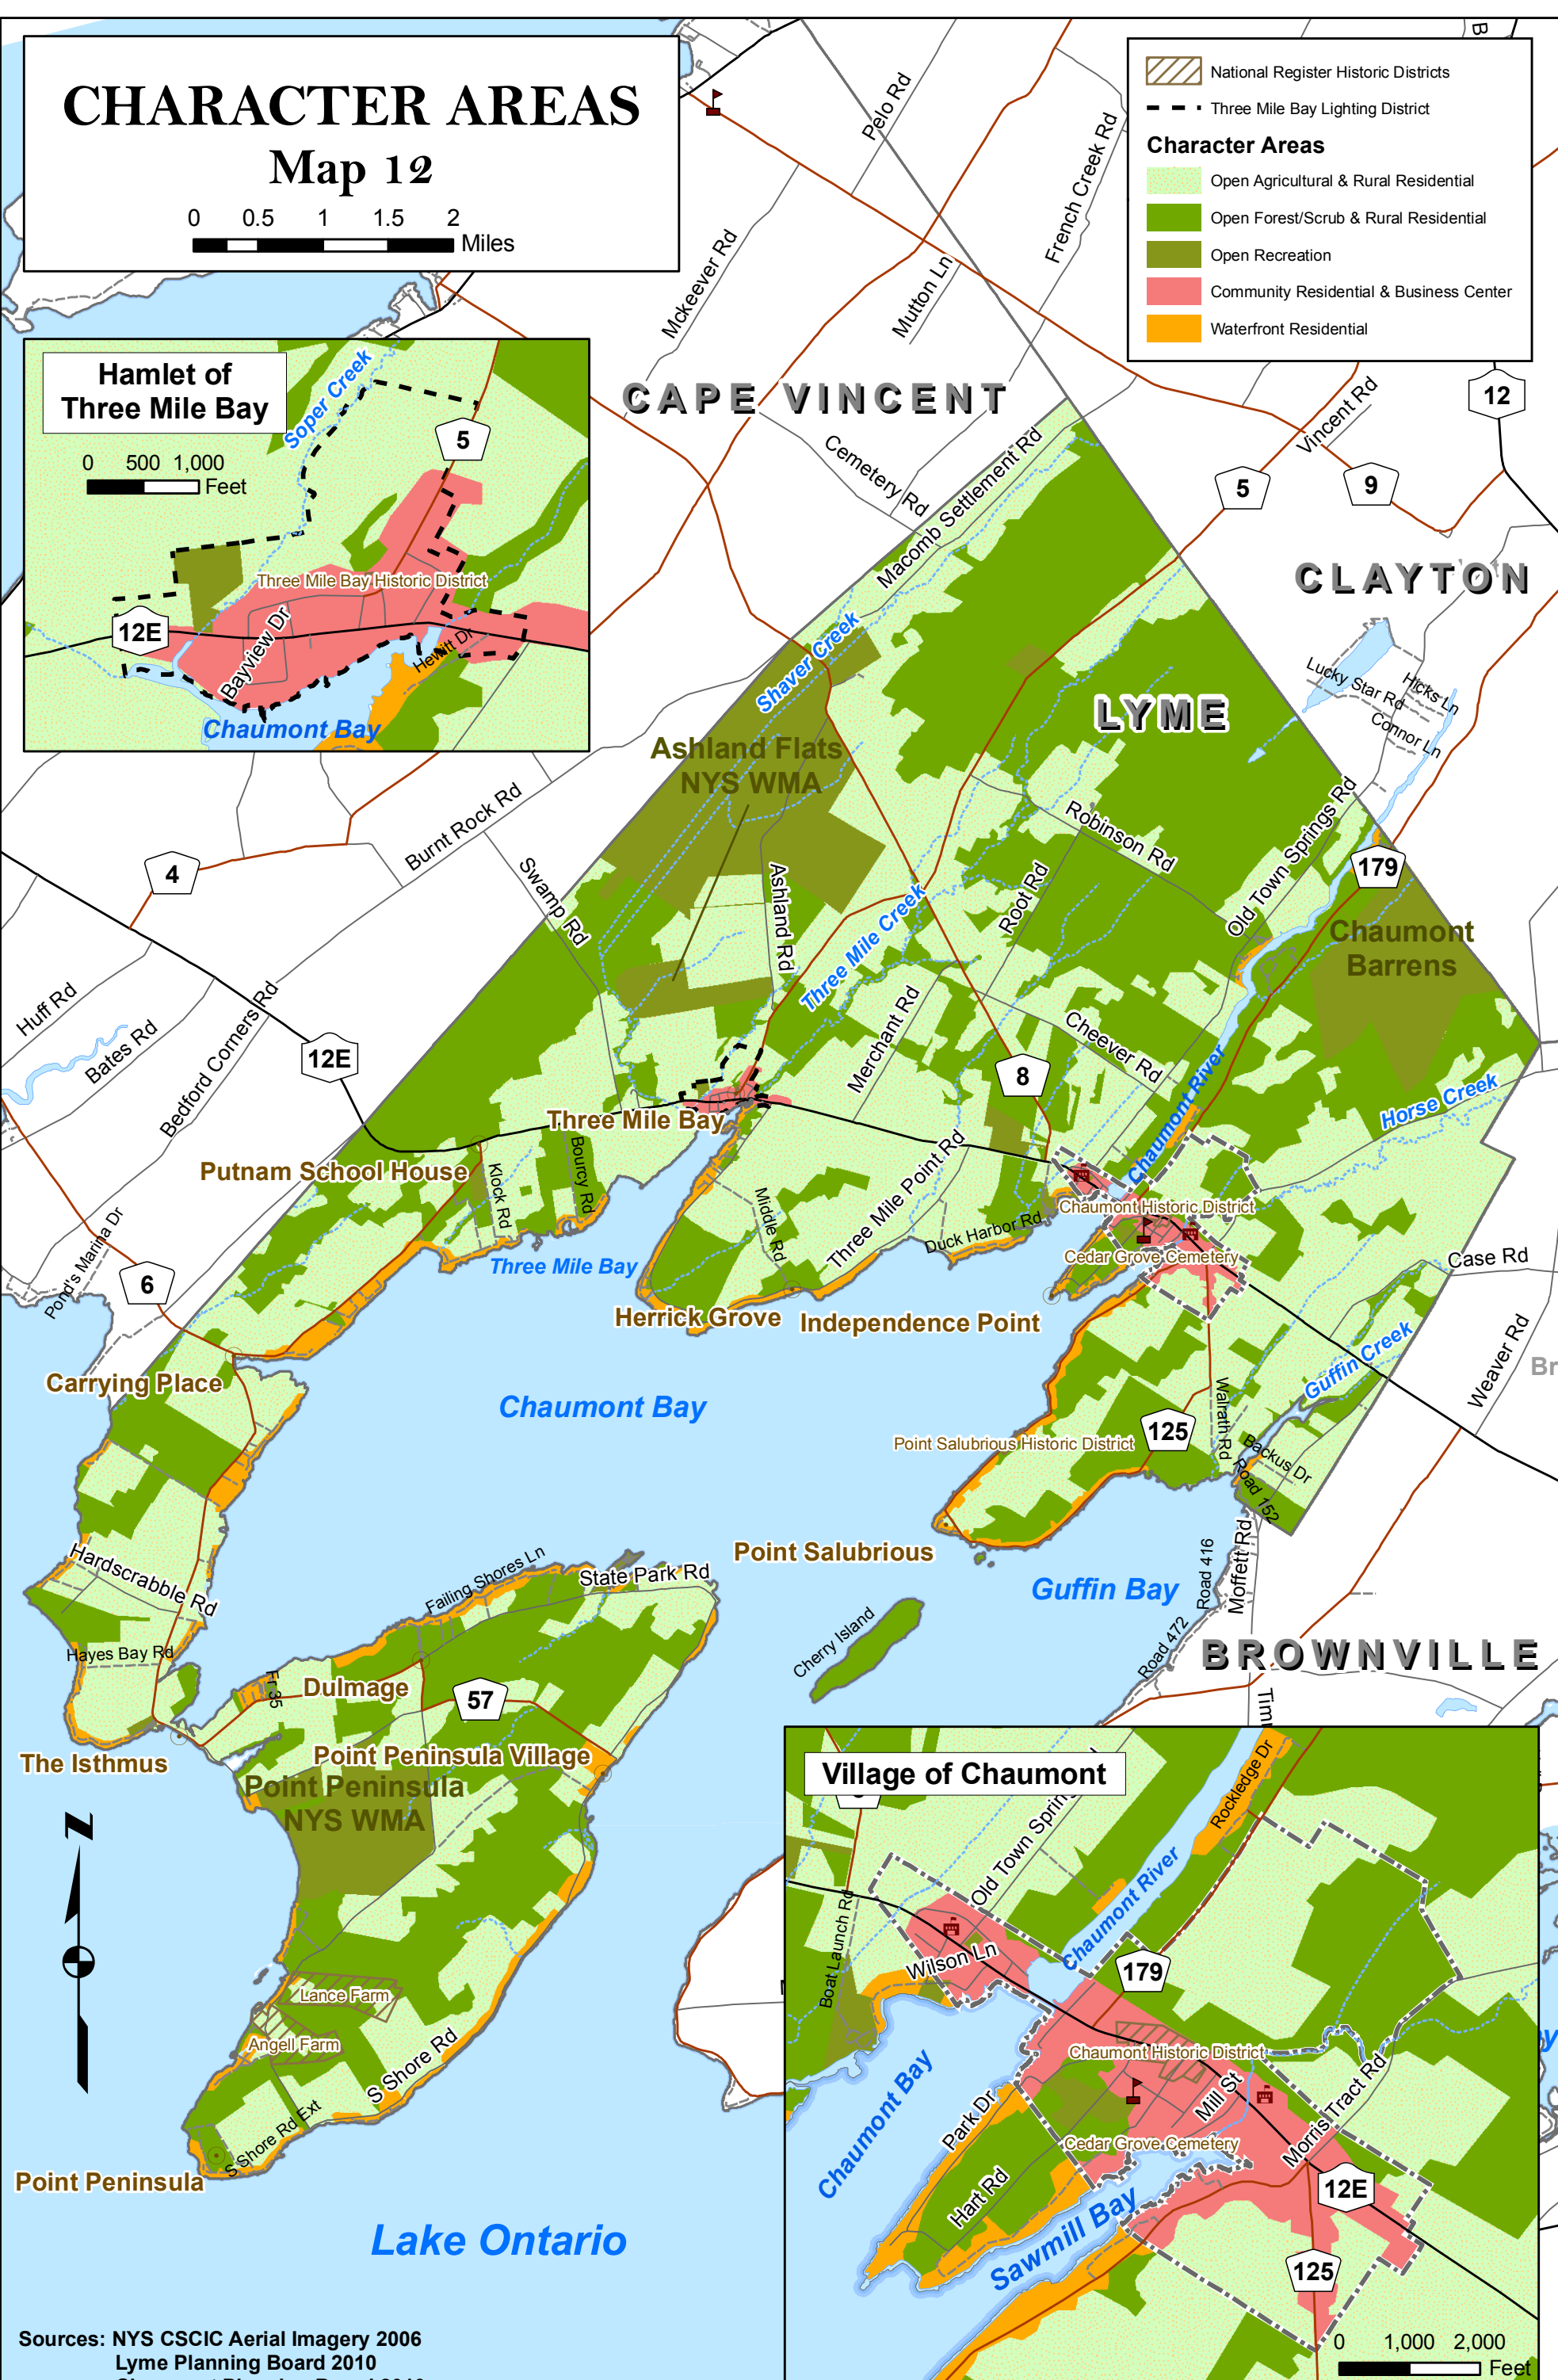

CHARACTER AREAS

Map 12

0 0.5 1 1.5 2 Miles

Hamlet of Three Mile Bay

0 500 1,000 Feet

	National Register Historic Districts
	Three Mile Bay Lighting District
Character Areas	
	Open Agricultural & Rural Residential
	Open Forest/Scrub & Rural Residential
	Open Recreation
	Community Residential & Business Center
	Waterfront Residential

CAPE VINCENT

CLAYTON

LYME

BROWNVILLE

Village of Chaumont

0 1,000 2,000 Feet

Sources: NYS CSCIC Aerial Imagery 2006
Lyme Planning Board 2010
Chaumont Planning Board 2010

PRIORITY CHARACTER AREAS

Map 13

Legend

- Priority Character Areas (Dotted pattern)
- National Register Historic Districts (Hatched pattern)
- Character Areas**
 - Open Agricultural & Rural Residential (Light Green)
 - Open Forest/Scrub & Rural Residential (Medium Green)
 - Open Recreation (Dark Green)
 - Community Residential & Business Center (Pink)
 - Waterfront Residential (Orange)
- Three Mile Bay Lighting District (Dashed line)